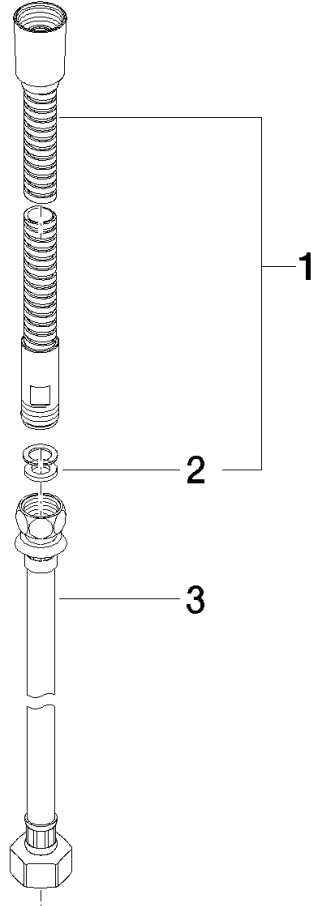

Metal shower hose in two parts 1/2" x 3/8" x 2250 mm - Matte Black

IMO

28 323 970

Fits: IMO, LULU, MADISON, MEM, TARA, CL.1, LISSÉ, VAIA, META, CYO

	Matte Black	28 323 970-33
	Chrome	28 323 970-00
	Brushed Platinum	28 323 970-06
	Platinum	28 323 970-08
	Durabrand (23kt Gold)	28 323 970-09
	Dark Chrome	28 323 970-19
	Light Gold	28 323 970-26
	Brushed Light Gold	28 323 970-27
	Brushed Durabrand (23kt Gold)	28 323 970-28
	Brushed Bronze	28 323 970-42
	Brushed Champagne (22kt Gold)	28 323 970-46
	Champagne (22kt Gold)	28 323 970-47
	Brushed Chrome	28 323 970-93
	Brushed Dark Platinum	28 323 970-99

Metal shower hose in two parts 1/2" x 3/8" x 2250 mm - Matte Black

IMO

28 323 970

Metal shower hose in two parts 1/2" x 3/8" x 2250 mm - Matte Black

IMO

28 323 970

28 323 970

Parts for other finishes can be found here: [Chrome](#)

Spare parts list

No.	Item Number	Name	Quantity used	Delivery time
1	28 322 970-33	Metal shower hose 1/2" x 3/8" x 1750 mm - Matte Black	1	2
2	90 14 20 026 00 90	seal	1	2
3	12 505 970 90	High pressure hose 1/2" x 3/8" x 500 mm -	1	2